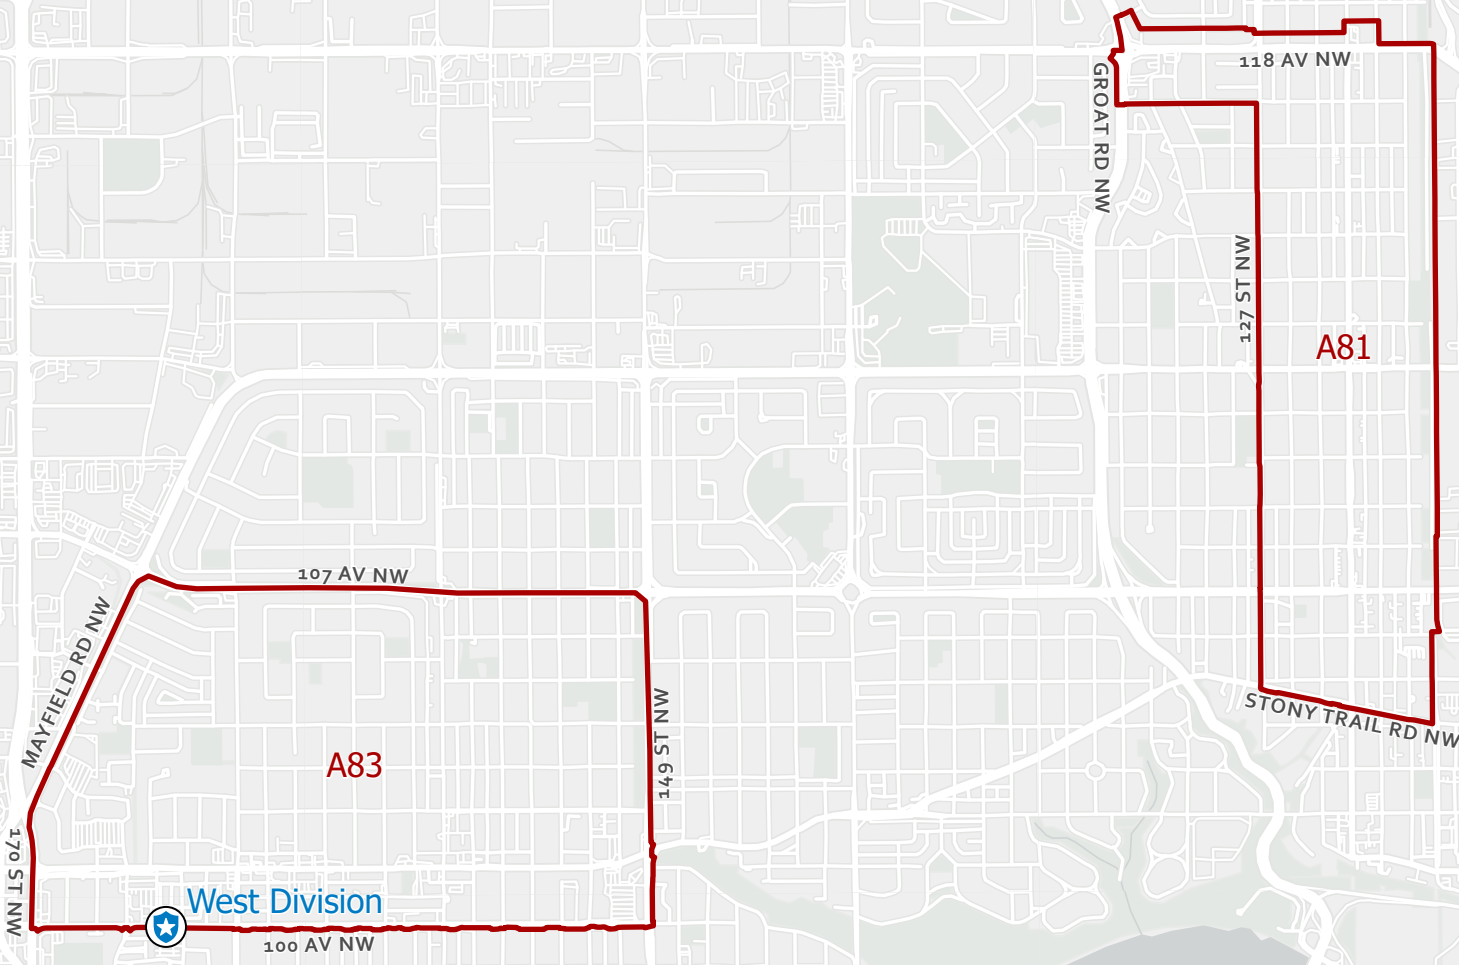

West Division Beat Boundary

Cartography By: BAIR GIS
Map Created: 2024-08-26
Projection: NAD 1983 3TM 114
Credit: City of Edmonton, EPS and Esri Canada